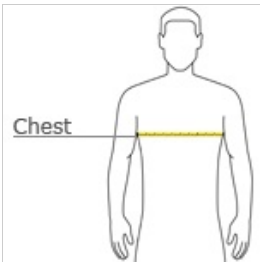

- 6-ounce, 100% US cotton)
- 50/50 cotton/poly (Dark Heather, Safety Pink, Safety Green, Safety Orange, Heathered Cardinal, Heathered Indigo, Heathered Navy, Heathered Sapphire)
- 99/1 cotton/poly (Ash)
- 90/10 cotton/poly (Sports Grey, Antique Cherry Red, Antique Irish Green, Antique Royal)
- Prepared for dyeing (PFD) fabric which means there are no starches, sizing or finishes on the fabric
- Non-topstitched, classic width, rib collar
- Taped neck and shoulders
- Classic fit, seamless body
- Recycled, high-performing black tear-away label

HOW TO MEASURE

CHEST WIDTH

Measure under the arm and around the fullest part of the chest with arms down, keeping tape horizontal.

SIZE CHART

	S	M	L	XL	2XL	3XL	4XL	5XL
Chest	34-36	38-40	42-44	46-48	50-52	54-56	58-60	62-64